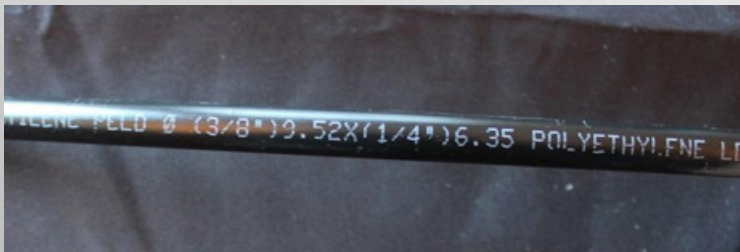

HOSES

CODE	DESCRIPTION	
R7	HP HOSE R7 (ONLY SELL WITH FITTINGS) UNTILL 4 METER	
HPHCM1/4	HP HOSE ¼	
LPH38B	WHITE LP HOSE 3/8	
LPH38N	BLACK LP HOSE 3/8	
LPH12B	WHITE LP HOSE 1/2