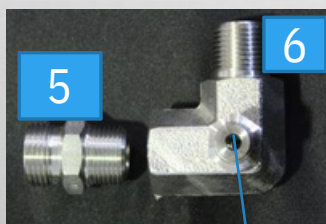

# HIGH PRESSURE GROUP MC5S

POS	CODE	DESCRIPTION	
1	SS1514	HP PUMP	
2	PN15 1/2 1/2	ELBOW 1/2	
3	ZG070	GIUNTO	
4	ZF070	FLANGIA	
5	MCS3/8	NIPPLE HP 3/8	
6	1485THR38	ELBOW HP 3/8	
7	CM1/4	HP 1/4 CONNECTION	
8	LFMLME/AM ME 2,2 kW	HP MOTOR MONO	
9	LFTLME/AM ME 2,2 kW	HP MOTOR 3-PHASE	
10	58156728	ELBOW YELLOW 1/4	
11	40264658	MINIVALVE 1/4	
12	58397587	BUSHING YELLOW 1/4	