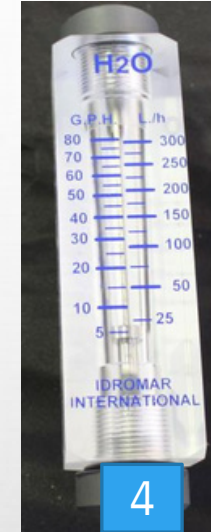

VARIOUS MATERIALS MCJ

POS.	CODE	DESCRIPTION	
1	AV30MC	VIBRATION DAMPER	
2	W0/100CE	HP GAUGE 0/100	
3	KCCM1/4	KIT HP ¼ CONNECTION MANOMETER 0/100CE	
4	F0/300	FLOWMETER 0/300	
5	JGNP3/8	NIPPLE 3/8	
6	CTR	CITRIC ACID FOR WASH MEMBRANE	
7	IDRO55	LIQUID FOR WINTERISING MEMBRANE REGENERATION AND STORAGE KIT	
6 + 7	KITR01		

4