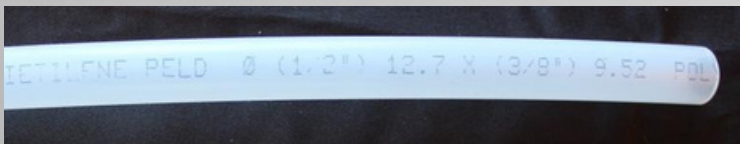

HOSES

CODE	DESCRIPTION	
R7	HP HOSE R7 (ONLY SELL WITH FITTINGS) UNTILL 4 METER	
HPHCM1/4	HP HOSE ¼	
LPH38B	WHITE LP HOSE 3/8	
LPH38N	BLACK LP HOSE 3/8	
LPH12B	WHITE LP HOSE 1/2