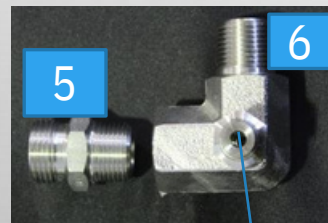

HIGH PRESSURE GROUP MCJ

POS	CODE	DESCRIPTION	
1	SS1511	HP PUMP	
2	PN15 1/2 1/2	ELBOW 1/2	
3	ZG070	GIUNTO	
4	ZF070	FLANGIA	
5	MCS3/8	NIPPLE HP 3/8	
6	1485THR38	ELBOW HP 3/8	
7	CM1/4	HP 1/4 CONNECTION	
8	LFM3422015	HP MOTOR MONO	
9	LFT3423	HP MOTOR 3-PHASE	
10	58156728	ELBOW YELLOW 1/4	
11	40264658	MINIVALVE 1/4	
12	58397587	BUSHING YELLOW 1/4	

12

3

5