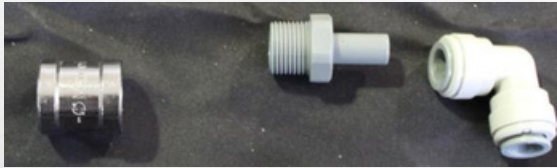

MEMBRANE CONTAINER CARBON FIBER

CODE	WM MODEL	Q.TY NEEDED	DESCRIPTION	
57488976	MC1J MC2J MC3J MC4J/MC5S	1 2 3 4	SS NIPPLE 1/4 X 3/8	
PRMC1J	MC1J	1	LP FITTING KIT MC1J	
TI14	MC1J MC2J MC3J MC4J/MC5S	1 2 3 4	SS CAP	
PRMCV		1	VESSEL CARBON FIBER WITH END CAP	
PR3/8-20	MC2J MC3J MC4J/MC5S	2 3 4	EXTENSION 3/8 X 20	
MAN3/8	MC2J MC3J MC4J/MC5S	2 3 4	PIPE UNION 3/8	
AG3/8	MC2J MC3J MC4J/MC5S	2 3 4	AIGNEP