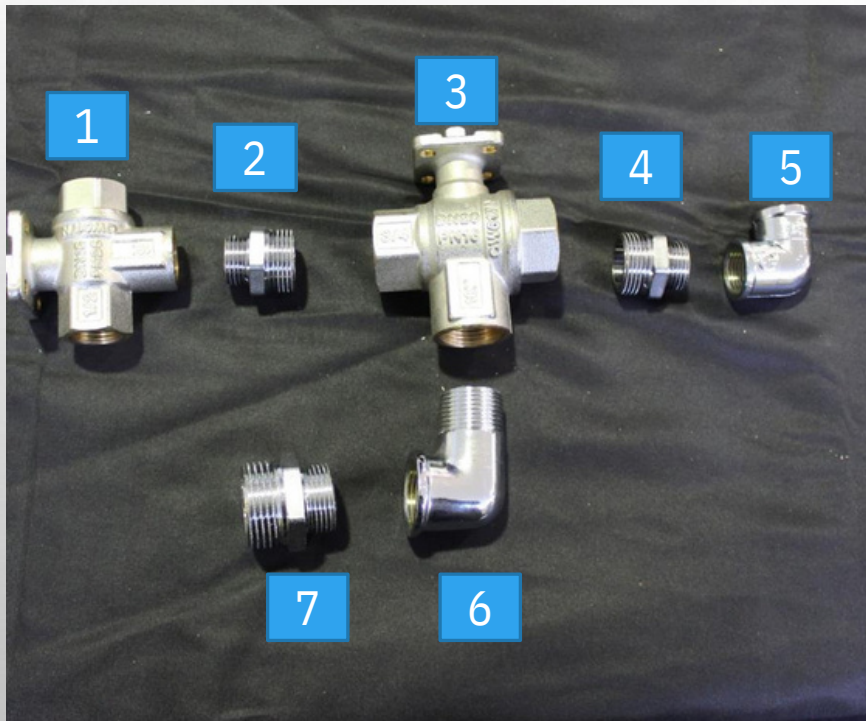

LOW PRESSURE GROUP NORMAL

POS	CODE	DESCRIPTION	
1	57875596	3WAY VALVE ½	
2/4	65230984	NIPPLO ¾ ½	
3	57830352	3WAY VALVE ¾	
5	36545757	GOMITO ½	
6	23114968	GOMITO ¾	
7	69340154	NIPPLO 1 x ¾