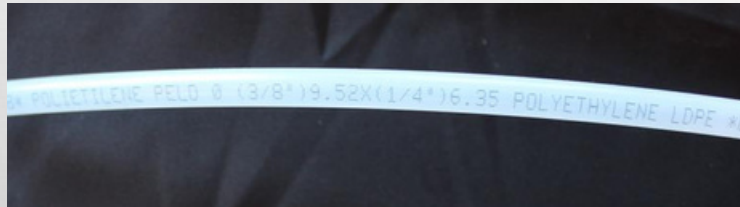

HOSES

CODE	DESCRIPTION	
R7	HP HOSE R7 (ONLY SELL WITH FITTINGS) UNTILL 4 METER	
HPHCM1/4	HP HOSE ¼	
LPH38B	WHITE LP HOSE 3/8	
LPH38N	BLACK LP HOSE 3/8	
LPH12B	WHITE LP HOSE 1/2