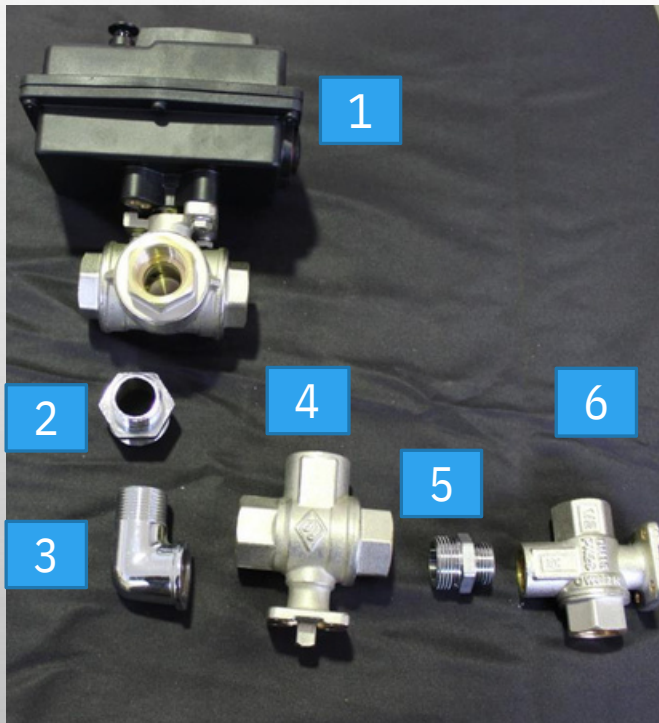

LOW PRESSURE GROUP AUTOFLUSH

POS	CODE	DESCRIPTION	
1	DY242B5	AUTOMATIC VALVE	
2/5	65230984	3/4 NIPPLO $\frac{3}{4}$ $\frac{1}{2}$	
3	36545757	ELBOW $\frac{1}{2}$	
4	57830352	3WAY VALVE $\frac{3}{4}$	
6	57875596	3WAY VALVE $\frac{1}{2}$